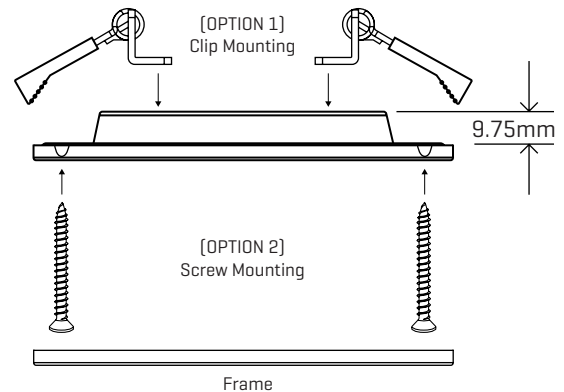

Brushed Silver Frame

Black Frame

**Technical Specifications:**

Power	7W
Input Voltage	220-240V AC 50/60Hz
Driver	External - Dimmable [Trailing edge]
Class	IC-4 IC-F [New Zealand]
Light Source	SMD LED
Light Colour [Temperature]	Warm White [3000K], Natural White [Daylight 4000K] or Cool White [5600K]
Lumen Output	550-700 Lumens
Rated Lifespan	40,000 Hours
Beam Angle	90°
IP Rating	IP40 for the unit [IP54 for the LED cover]
Thermal Insulation Clearance	May abut the luminaire on the sides or cover the top [MCI & SCI = 0mm]
Building Elements Clearance	May abut the luminaire on the sides or the top [HCB & SCB = 0mm]
Flange Colour	White
Connection	External Driver, Supply Plug & 1.2m Flexible Cord

Ceiling Hole	90-95mm
Dimensions	10mm Height x 115mm Outer Diameter
Air Transfer Category	Closed
Accessories	IDL9T90-B IDL9T90-S [Silver and Black cover rings]

**Dimensions and Mounting:**

**Compliance:**