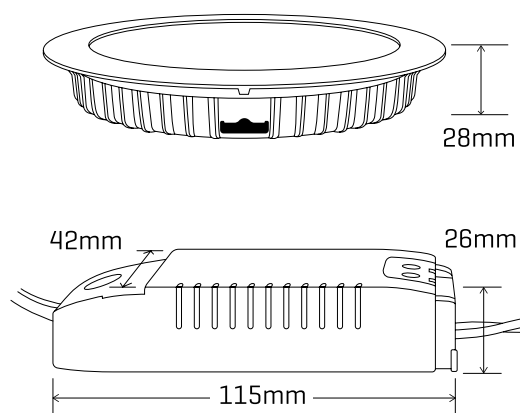

**Technical Specifications:**

Power:	23W
Input Voltage:	220-240V AC 50/60Hz
Driver:	Dimmable [Trailing Edge]
Class:	IC-4 IC-F [New Zealand]
Light Source:	Epistar [tm]
Rated Lifespan:	35,000 Hours
Beam Angle:	90°
IP Rating:	IP20
Thermal Insulation Clearance:	Side Abutted & Covered
Building Elements Clearance:	May abut the luminaire on the sides or the top [HCB & SCB = 0mm]
Flange colour:	Matt White
Connection:	External Driver, Plug and Lead [1m]
Ceiling hole:	200mm
Dimensions:	28mm Height x 230mm Outer Diameter
Driver Height:	28mm
Air Transfer Category:	Closed

**Model:**

MODEL	COLOUR	LUMENS
LD23T200-WW-W	Warm White	2150
LD23T200-NW-W	Natural White	2250
LD23T200-CW-W	Cool White	2270

**Dimensions:**

**Compliance:**

AS/NZS60598.1.2003  
 AS/NZS60598.2.2:2001 Including Amendment A