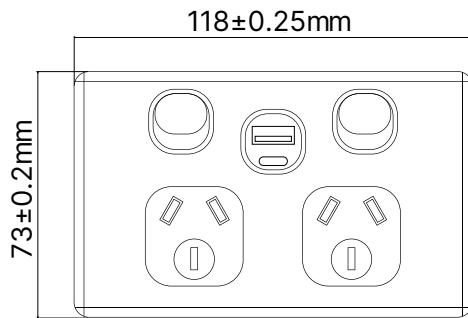

Classic Power USB Outlets Shuttered Plus

CPP_S

✓ KNOW BEFORE YOU INSTALL

Cut-out size differs
57mm per outlet (Shuttered Plus)
vs 50mm per outlet (Standard)

Allow extra clearance when pre-cutting or working with cabinetry.

Testing access
Shuttered Plus engages neutral first

Shutter must be engaged via the neutral first to access active and earth.

**See page 3 for the full range*

Technical Specifications

Number of switching poles per socket	1 (Active only)
Rated Voltage	250 V AC
Rated current	10A
Connection type	3 Cage Terminals with Captured Screws
Terminal Size	26mm ² (accommodates 4 × 2.5mm ² cables)
Housing Material	Polycarbonate
Contact Material	Silver Alloy
Track Material	Copper Alloy
Colour	White, Matte Black
USB Output	1× USB-A (5V 2.1A) + 1× USB-C 2× USB-C 5V 3A / 9V 2A / 12V 1.5A
Switch Mechanism	Rocker Switch Mechanism
Compliance	AS/NZS 3112 and AS 3133 with AS/NZS 3100 AS/NZS 61558.2.16 with AS/NZS 61558.1 AS/NZS CISPR 32 (EMC)
Safety Shutters	Yes
Warranty	7 Years

Dimensions

**See more dimensions of all models on the next page*

PDS20260311 - ART

Classic Power Outlets Shuttered Plus

CPP_S

Dimensions

PDS20260311 - ART

Classic Power Outlets Shuttered Plus