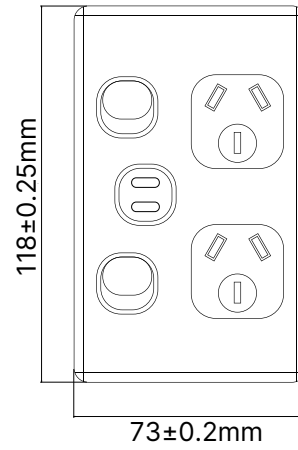

Classic Power USB Outlets Shuttered Plus

CPP_S

✓ KNOW BEFORE YOU INSTALL

Cut-out size differs
57mm per outlet (Shuttered Plus)
vs 50mm per outlet (Standard)

Allow extra clearance when pre-cutting or working with cabinetry.

Testing access
Shuttered Plus engages neutral first

Shutter must be engaged via the neutral first to access active and earth.

**See page 3 for the full range*

Technical Specifications

Number of switching poles per socket	1 (Active only)
Rated Voltage	250 V AC
Rated current	10A
Connection type	3 Cage Terminals with Captured Screws
Terminal Size	26mm ² (accommodates 4 × 2.5mm ² cables)
Housing Material	Polycarbonate
Contact Material	Silver Alloy
Track Material	Copper Alloy
Colour	White, Matte Black
USB Output	1× USB-A (5V 2.1A) + 1× USB-C 2× USB-C 5V 3A / 9V 2A / 12V 1.5A
Switch Mechanism	Rocker Switch Mechanism
Compliance	AS/NZS 3112 and AS 3133 with AS/NZS 3100 AS/NZS 61558.2.16 with AS/NZS 61558.1 AS/NZS CISPR 32 (EMC)
Safety Shutters	Yes
Warranty	7 Years

Dimensions

**See more dimensions of all models on the next page*

PDS20260311 - ART

Classic Power Outlets Shuttered Plus

CPP_S

Dimensions

PDS20260311 - ART

Classic Power Outlets Shuttered Plus