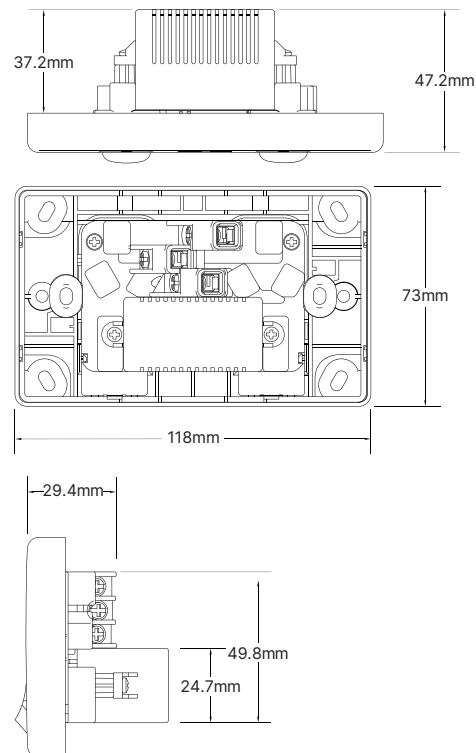

Classic Power USB Outlets Shuttered Plus

CPP_S

✓ KNOW BEFORE YOU INSTALL

Cut-out size differs
57mm per outlet (Shuttered Plus)
vs 50mm per outlet (Standard)

Allow extra clearance when pre-cutting or working with cabinetry.

Testing access
Shuttered Plus engages neutral first

Shutter must be engaged via the neutral first to access active and earth.

**See page 3 for the full range*

Technical Specifications

Number of switching poles per socket	1 (Active only)
Rated Voltage	250 V AC
Rated current	10A
Connection type	3 Cage Terminals with Captured Screws
Terminal Size	26mm ² (accommodates 4 × 2.5mm ² cables)
Housing Material	Polycarbonate
Contact Material	Silver Alloy
Track Material	Copper Alloy
Colour	White, Matte Black
USB Output	1× USB-A (5V 2.1A) + 1× USB-C 2× USB-C 5V 3A / 9V 2A / 12V 1.5A
Switch Mechanism	Rocker Switch Mechanism
Compliance	AS/NZS 3112 and AS 3133 with AS/NZS 3100 AS/NZS 61558.2.16 with AS/NZS 61558.1 AS/NZS CISPR 32 (EMC)
Safety Shutters	Yes
Warranty	7 Years

Dimensions

**See more dimensions of all models on the next page*

PDS20260311 - ART

Classic Power Outlets Shuttered Plus

CPP_S

Dimensions

PDS20260311 - ART

Classic Power Outlets Shuttered Plus