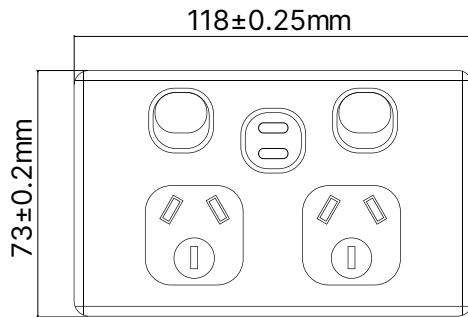

Classic Power USB Outlets Shuttered Plus

CPP_S

✓ KNOW BEFORE YOU INSTALL

Cut-out size differs
57mm per outlet (Shuttered Plus)
vs 50mm per outlet (Standard)

Allow extra clearance when pre-cutting or working with cabinetry.

Testing access
Shuttered Plus engages neutral first

Shutter must be engaged via the neutral first to access active and earth.

**See page 3 for the full range*

Technical Specifications

Number of switching poles per socket	1 (Active only)
Rated Voltage	250 V AC
Rated current	10A
Connection type	3 Cage Terminals with Captured Screws
Terminal Size	26mm ² (accommodates 4 × 2.5mm ² cables)
Housing Material	Polycarbonate
Contact Material	Silver Alloy
Track Material	Copper Alloy
Colour	White, Matte Black
USB Output	1× USB-A (5V 2.1A) + 1× USB-C 2× USB-C 5V 3A / 9V 2A / 12V 1.5A
Switch Mechanism	Rocker Switch Mechanism
Compliance	AS/NZS 3112 and AS 3133 with AS/NZS 3100 AS/NZS 61558.2.16 with AS/NZS 61558.1 AS/NZS CISPR 32 (EMC)
Safety Shutters	Yes
Warranty	7 Years

Dimensions

**See more dimensions of all models on the next page*

PDS20260311 - ART

Classic Power Outlets Shuttered Plus

CPP_S

Dimensions

PDS20260311 - ART

Classic Power Outlets Shuttered Plus