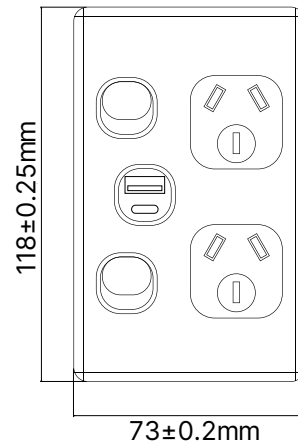

Classic Power USB Outlets Shuttered Plus

CPP_S

✓ KNOW BEFORE YOU INSTALL

Cut-out size differs
57mm per outlet (Shuttered Plus)
vs 50mm per outlet (Standard)

Allow extra clearance when pre-cutting or working with cabinetry.

Testing access
Shuttered Plus engages neutral first

Shutter must be engaged via the neutral first to access active and earth.

**See page 3 for the full range*

Technical Specifications

Number of switching poles per socket	1 (Active only)
Rated Voltage	250 V AC
Rated current	10A
Connection type	3 Cage Terminals with Captured Screws
Terminal Size	26mm ² (accommodates 4 × 2.5mm ² cables)
Housing Material	Polycarbonate
Contact Material	Silver Alloy
Track Material	Copper Alloy
Colour	White, Matte Black
USB Output	1× USB-A (5V 2.1A) + 1× USB-C 2× USB-C 5V 3A / 9V 2A / 12V 1.5A
Switch Mechanism	Rocker Switch Mechanism
Compliance	AS/NZS 3112 and AS 3133 with AS/NZS 3100 AS/NZS 61558.2.16 with AS/NZS 61558.1 AS/NZS CISPR 32 (EMC)
Safety Shutters	Yes
Warranty	7 Years

Dimensions

**See more dimensions of all models on the next page*

PDS20260311 - ART

Classic Power Outlets Shuttered Plus

CPP_S

Dimensions

PDS20260311 - ART

Classic Power Outlets Shuttered Plus