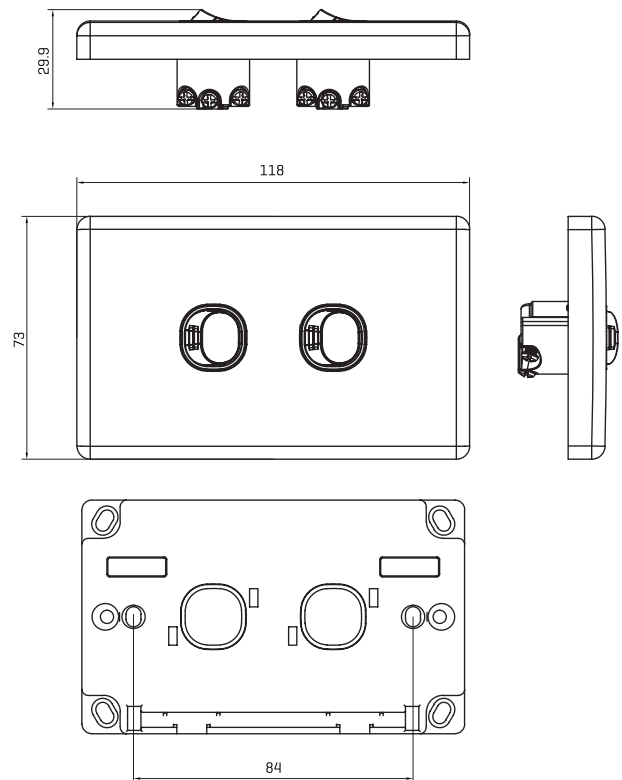

**Technical Specifications:**

Plate Thickness:	12mm
Mounting Centre:	84mm
Plate Size:	73mm [W] x 118mm [H]
Mechanism:	Voltex CSM16 16AX <i>[for more details on mechanism, see CSM16 specification sheet]</i>
Material:	Polycarbonate
Colours:	White, Black
Orientation:	Available in vertical and horizontal

**Dimensions:**

**Compliance:**

AS/ NZS 3133

*Classic*