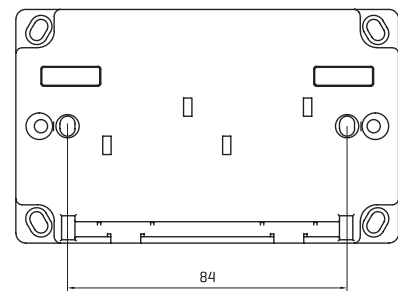

Technical Specifications:

Plate Thickness:	12mm
Mounting Centre:	84mm
Plate Size:	73mm [W] x 118mm [H]
Material:	Polycarbonate
Colours:	White, Black

Dimensions:

Compliance:

AS/ NZS 3133