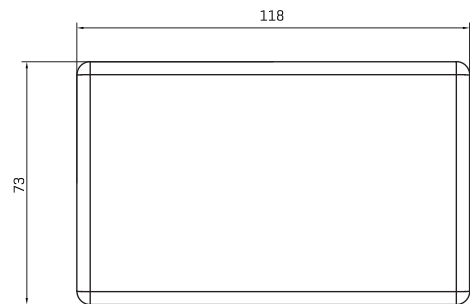

Technical Specifications:

Plate Thickness:	12mm
Mounting Centre:	84mm
Plate Size:	73mm [W] x 118mm [H]
Material:	Polycarbonate
Colours:	White, Black

Dimensions:

Compliance:

AS/ NZS 3133