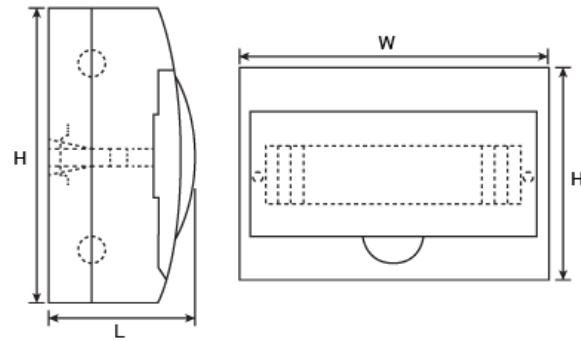

Technical Specifications:

Accessories Included:	Label sheet Insulated U/ Forked type busbar Pole fillers
Terminals:	Double Screw
Body:	Fire Retardant ABS

Dimensions:

Model	Earth Bar	Neutral Bar	Dimensions
SBS-4	1x[2x6.8mm, 4x5.2mm]	1x[1x6.8mm, 4x5.2mm]	112mm[W] x 200mm[H] x 90mm[L]
SBS-6	1x[2x6.8mm, 4x5.2mm]	1x[3x6.8mm, 3x5.2mm] 1x[1x6.8mm, 3x5.2mm]	148mm[W] x 200mm[H] x 90mm[L]
SBS-8	1x[2x6.8mm, 8x5.2mm]	2x[3x6.8mm, 4x5.2mm]	184mm[W] x 200mm[H] x 90mm[L]
SBS-12	1x[2x6.8mm, 12x5.2mm]	2x[3x6.8mm, 6x5.2mm]	256mm[W] x 200mm[H] x 90mm[L]
SBS-18	1x[2x6.8mm, 18x5.2mm]	3x[3x6.8mm, 6x5.2mm]	362mm[W] x 220mm[H] x 90mm[L]

6.8mm will take 25mm² cable
 5.2mm will take 16mm² cable