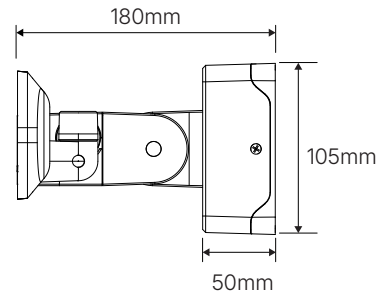

## Technical Specifications

<b>Operating Voltage</b>	230 - 240 V AC
<b>Frequency</b>	50Hz
<b>Driver</b>	Built in driver
<b>Lighting output wattage</b>	30W / 15W
<b>Insulation</b>	Double Insulated
<b>Dimmable</b>	No
<b>Terminal size</b>	Suitable for 3 × 2.5mm <sup>2</sup> cables
<b>Optimum Mounting height</b>	2.5m - 3m
<b>Mounting Orientation</b>	- Vertical (wall) - Horizontal (under eave)
<b>Material</b>	PVC (UV stabilised)
<b>Colour</b>	White, Black
<b>Protection Rating</b>	IP55
<b>Operating Temperature</b>	-10°C to +50°C
<b>Lighting Power</b>	Switch selectable 2 × 15W (high output) 2 × 7.5W (low output)
<b>Lumen Output</b>	2 × 15W: 3500 lm (total) 2 × 7.5W: 1900 lm (total)
<b>Colour Temperature</b>	Switch selectable 3000K 4000K 5000K
<b>Colour Rendering Index</b>	Ra > 80
<b>Compliance</b>	AS/NZS 60598.2.5:2018 [with AS/NZS 60598.1:2017 +A1 +A2] AS 61347.2.13:2018 [with AS/NZS 61347.1:2016 +A1] AS/NZS CISPR 15
<b>Warranty</b>	7 Years

## Dimensions

P.D.S.20.260.430 - ART