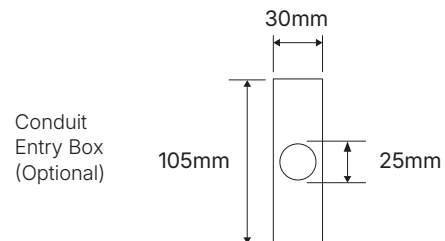

# ORIN™ Twin Floodlight

OFL30W AND OFL30B

**OFL30W**  
White

**OFL30B**  
Black

## Technical Specifications

<b>Operating Voltage</b>	230 - 240 V AC
<b>Frequency</b>	50Hz
<b>Driver</b>	Built in driver
<b>Lighting output wattage</b>	30W / 15W
<b>Insulation</b>	Double Insulated
<b>Dimmable</b>	No
<b>Terminal size</b>	Suitable for 3 × 2.5mm <sup>2</sup> cables
<b>Optimum Mounting height</b>	2.5m - 3m
<b>Mounting Orientation</b>	- Vertical (wall) - Horizontal (under eave)
<b>Material</b>	PVC (UV stabilised)
<b>Colour</b>	White, Black
<b>Protection Rating</b>	IP55
<b>Operating Temperature</b>	-10°C to +50°C
<b>Lighting Power</b>	Switch selectable 2 × 15W (high output) 2 × 7.5W (low output)
<b>Lumen Output</b>	2 × 15W: 3500 lm (total) 2 × 7.5W: 1900 lm (total)
<b>Colour Temperature</b>	Switch selectable 3000K 4000K 5000K
<b>Colour Rendering Index</b>	Ra > 80
<b>Compliance</b>	AS/NZS 60598.2.5:2018 [with AS/NZS 60598.1:2017 +A1 +A2] AS 61347.2.13:2018 [with AS/NZS 61347.1:2016 +A1] AS/NZS CISPR 15
<b>Warranty</b>	7 Years

## Dimensions

P.D.S.20.260.430 - ART