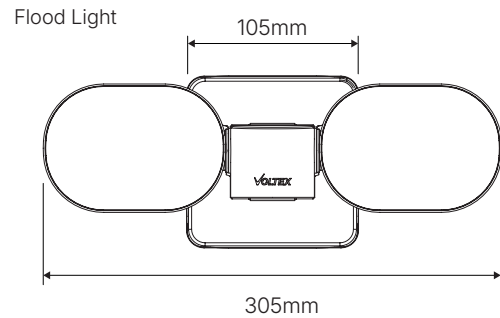

# ORIN™ Twin Floodlight

OFL30W AND OFL30B

**OFL30W**  
White

**OFL30B**  
Black

## Technical Specifications

<b>Operating Voltage</b>	230 - 240 V AC
<b>Frequency</b>	50Hz
<b>Driver</b>	Built in driver
<b>Lighting output wattage</b>	30W / 15W
<b>Insulation</b>	Double Insulated
<b>Dimmable</b>	No
<b>Terminal size</b>	Suitable for 3 × 2.5mm <sup>2</sup> cables
<b>Optimum Mounting height</b>	2.5m - 3m
<b>Mounting Orientation</b>	- Vertical (wall) - Horizontal (under eave)
<b>Material</b>	PVC (UV stabilised)
<b>Colour</b>	White, Black
<b>Protection Rating</b>	IP55
<b>Operating Temperature</b>	-10°C to +50°C
<b>Lighting Power</b>	Switch selectable 2 × 15W (high output) 2 × 7.5W (low output)
<b>Lumen Output</b>	2 × 15W: 3500 lm (total) 2 × 7.5W: 1900 lm (total)
<b>Colour Temperature</b>	Switch selectable 3000K 4000K 5000K
<b>Colour Rendering Index</b>	Ra > 80
<b>Compliance</b>	AS/NZS 60598.2.5:2018 [with AS/NZS 60598.1:2017 +A1 +A2] AS 61347.2.13:2018 [with AS/NZS 61347.1:2016 +A1] AS/NZS CISPR 15
<b>Warranty</b>	7 Years

## Dimensions

P.D.S.20.260.430 - ART