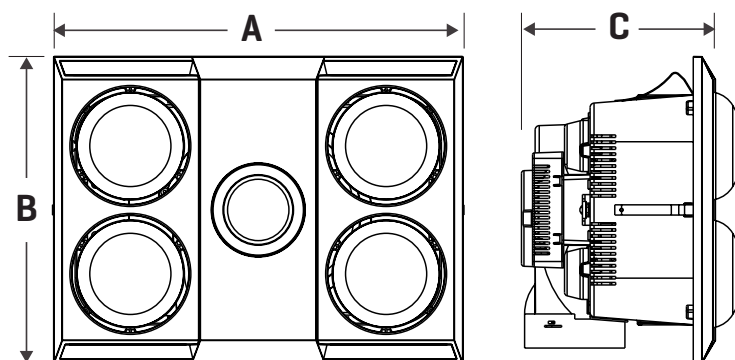

Technical Specifications:

Supply:	220-240V 50Hz
Watts:	1180W
Max Airflow:	371.52m ³ /hr [103.20L/sec]
Required Ceiling Depth:	220mm
Cut-out Dimension:	430mm x 270mm
Light:	Tricolour LED 13W
Light Colour: [Switchable]	Warm White [3000K] Natural White [4200K] Cool White [6500K]
Lumen Output:	950lm - 1000lm
IP Rating:	IPX2
Heat Lamps:	4 x 275W
Ducting size:	120mm

Dimensions

Model	A (mm)	B (mm)	C (mm)	Air flow [m ³ /h]
VBHE-4L	480	360	200	371.52

Compliance:

AS/NZS 60335.2.80
 AS/NZS 60335.1 Inc A1-4
 AS/NZS 60598.2.1 +A1 with AS/NZS 60598.1 +A1
 AS/NZS 61347.2.13 with AS/NZS 61347.1 +A1
 AS/NZS 60335.2.30 +A1 +A2 with AS/NZS 60335.1 +A1 +A2 +A3 +A4