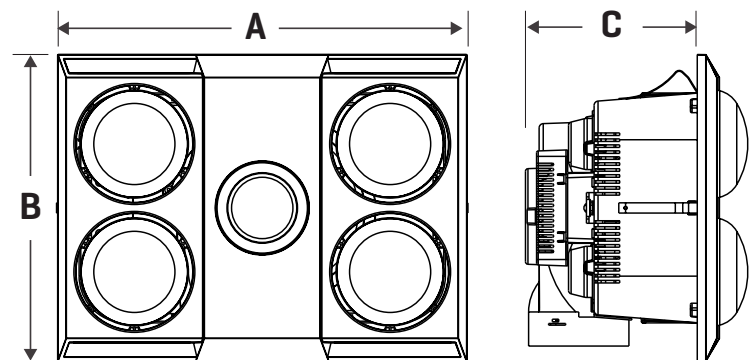

### Technical Specifications:

Supply:	220-240V 50Hz
Watts:	1180W
Max Airflow:	460m3/hr [128L/sec]
Required Ceiling Depth:	220mm
Cut-out Dimension:	430mm x 270mm
Light:	Tricolour LED 13W
Light Colour: [Switchable]	Warm White [3000K] Natural White [4200K] Cool White [6500K]
Lumen Output:	950lm - 1000lm
IP Rating:	IPX2
Heat Lamps:	4 x 275W
Ducting size:	125mm

### Dimensions

Model	A (mm)	B (mm)	C (mm)	Air flow [m³/h]
VBHE-4L	480	360	200	460