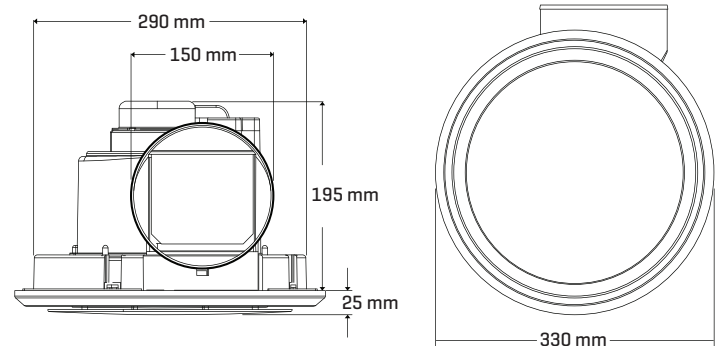

Technical Specifications:

Supply:	220-240V
Watts:	35W
Hz:	50Hz
Max Airflow:	180m ³ /H [50L/sec]
Required Ceiling Depth:	230mm
Cut-out Dimension:	Ø 290mm
Duct Size:	150mm

Dimensions

Compliance:

AS/NZS 60335.2.80
AS/NZS 60335.1 Inc A1-4