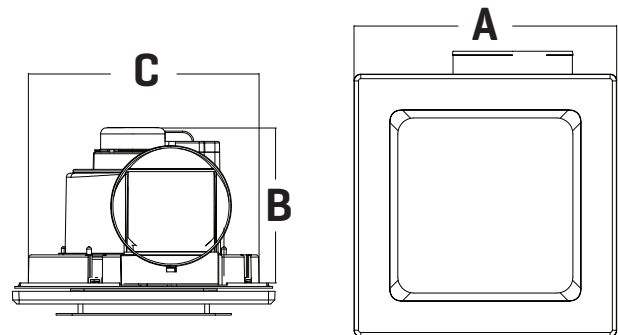

Technical Specifications:

Supply:	220-240V
Watts:	35W
Hz:	50Hz
Max Airflow:	180m ³ /H [50L/sec]
Required Ceiling Depth:	230mm
Cut-out Dimension:	Ø 290mm
Duct Size:	150mm

Dimensions

Model	A [mm]	B [mm]	C [mm]	Air flow [m ³ /h]
VDSEF	335	195	292	180