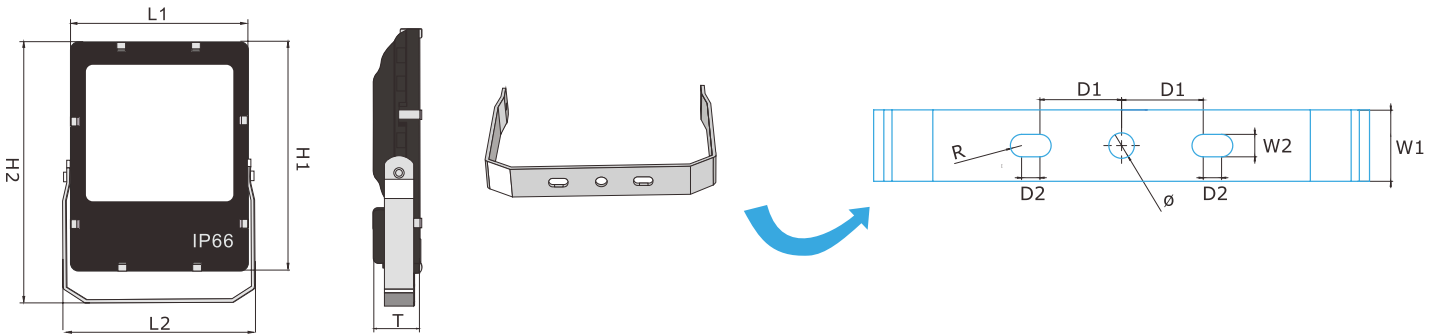

A powerful LED floodlight which is designed for area lighting. New design with a symmetrical distribution curve and high efficiency. Made of an aluminium die-casting body, aluminium bracket, and stainless screws, providing a good corrosion resistance.

The flood light has an IP66 rated making it suitable for residential area lighting, billboards, garden/building decoration, driveway lighting, etc.

**PLEASE NOTE: Not suitable for MARINE applications**

**Dimensions:**

| Power | H1  | H2  | L1  | L2  | T  | D1 | D2 | W1 | W2   | R    | Ø    |
|-------|-----|-----|-----|-----|----|----|----|----|------|------|------|
| 16W   | 175 | 205 | 135 | 150 | 42 | 31 | 8  | 20 | 8.5  | 4.25 | 8.5  |
| 24W   | 220 | 251 | 170 | 200 | 45 | 35 | 9  | 30 | 10.5 | 5.25 | 10.5 |

**Maximum surface area of the floodlight:**

16W: 0.024m<sup>2</sup>  
 24W: 0.037m<sup>2</sup>

**Dimension of Tempered Glass:**

16W: 165x128x4 [mm]  
 24W: 213x163x4 [mm]

**Orientation**

These floodlights can be installed with the following orientations.