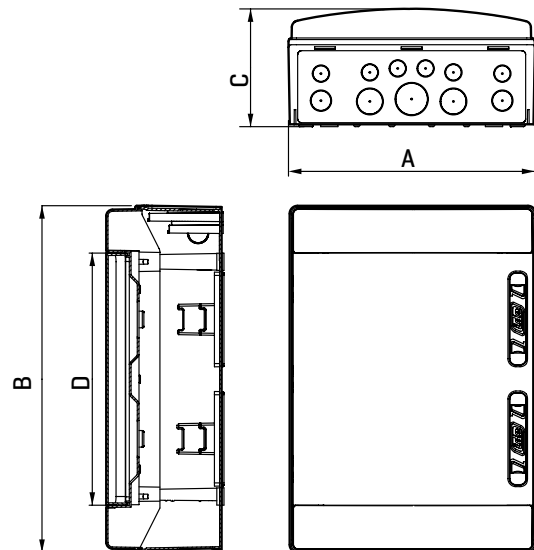

Technical Specifications:

Degree of Protection	IP65
Resistance to Impact	IK08
Auto-extinguishing degree	HB [UL94]
Test of resistance to glow wire in the base	650°
Ball pressure test	70°
Room temperature range	-25°C / +40°C
Maximun operating voltage	1000VAC / 1500VDC
Double insulation	ClassII
Case + Frame Material	Halogen Free ABS
Window Material	Smoky Transparent polycarbonate

Dimensions:

Dimensions Chart:

Product Code	A (mm)	B (mm)	C (mm)	D (mm)	Earth Bar	Neutral Bar
WSBS-6	202	231	113	150	1x[1x7.4mm, 4x4.5mm, 3x5.3mm]	1x[1x7.4mm, 4x4.45mm, 3x5.3mm]
WSBS-8	238	231	118	150	1x[1x7.4mm, 5x4.5mm, 3x5.3mm]	1x[1x7.4mm, 5x4.5mm, 3x5.3mm]
WSBS-12	310	246	148	167	1x[2x7.4mm, 6x4.5mm, 6x5.3mm]	1x[2x7.4mm] 1x[3x4.5mm, 2x5.3mm] 1x[2x4.5mm, 2x5.3mm] 1x[2x4.5mm, 3x5.3mm]
WSBS-18	418	286	148	167	1x[2x7.4mm, 8x4.5mm, 8x5.3mm]	1x[2x7.4mm, 8x4.5mm, 8x5.3mm]
WSBS-24	310	436	148	317	1x[2x7.4mm, 12x4.5mm, 12x5.3mm]	2x[2x7.4mm, 6x4.5mm, 5x5.3mm] 1x[3x4.5mm, 2x5.3mm]
WSBS-36	418	436	148	317	1x[2x7.4mm, 12x4.5mm, 12x5.3mm]	1x[2x7.4mm, 3x4.5mm, 3x5.3mm] 2x[2x7.4mm, 6x4.5mm, 5x5.3mm] 1x[3x4.5mm, 2x5.4mm]

7.4mm will take 25mm² cable
5.3mm will take 16mm² cable

4.5mm will take 10mm² cable
Terminal holes details exclude terminals used for MEN Link

Compliance:

EN 62208
VDE0660-511

IEC6439-1
EN60670-24

IEC60529
IEC60695-2-12