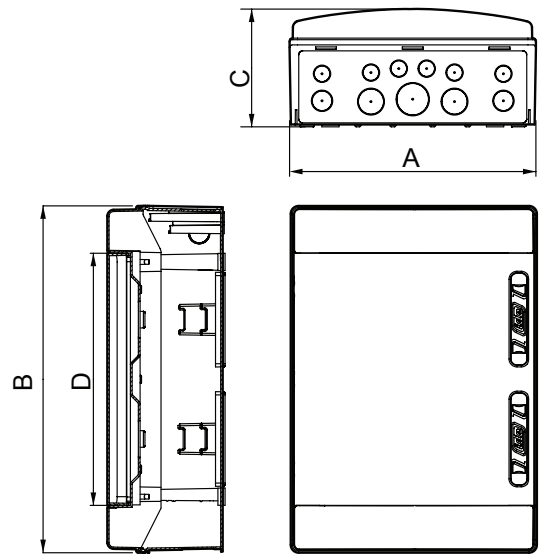

Technical Specifications :

Degree of Protection:	IP65
Resistance to impact:	IK08
Auto-extinguishing degree:	HB [UL94]
Test of resistance to glow wire in the base:	650°C
Ball pressure test:	70°C
Room temperature range:	-25°C / +40°C
Maximum operating voltage:	1000VAC / 1500VDC
Double insulation:	Class II
Case + Frame Material:	Halogen Free ABS
Window Material:	Smoky Transparent polycarbonate

Dimensions:

Compliance:

EN 62208	IEC61439-1	IEC60529
VDE0660-511	EN60670-24	IEC60695-2-12

Product Code	A [mm]	B [mm]	C [mm]	D [mm]	Earth Bar	Neutral Bar
WSBS-6	202	231	113	150	1x[1x7.4mm, 4x4.5mm, 3x5.3mm]	1x[1x7.4mm, 4x4.5mm, 3x5.3mm]
WSBS-12	310	246	148	167	1x[2x7.4mm, 6x4.5mm, 6x5.3mm]	1x[2x7.4mm] 1x[3x4.5mm, 2x5.3mm] 1x[2x4.5mm, 2x5.3mm] 1x[2x4.5mm, 3x5.3mm]
WSBS-24	310	436	148	317	1x[2x7.4mm, 12x4.5mm, 12x5.3mm]	2x[2x7.4mm, 6x4.5mm, 5x5.3mm] 1x[3x4.5mm, 2x5.3mm]
WSBS-36	418	436	148	317	1x[2x7.4mm, 12x4.5mm, 12x5.3mm]	1x[2x7.4mm, 3x4.5mm, 3x5.3mm] 2x[2x7.4mm, 6x4.5mm, 5x5.3mm] 1x[3x4.5mm, 2x5.4mm]

7.4mm will take 25mm² cable
5.3mm will take 16mm² cable

4.5mm will take 10mm² cable
Terminal hole details exclude terminals used for MEN Link